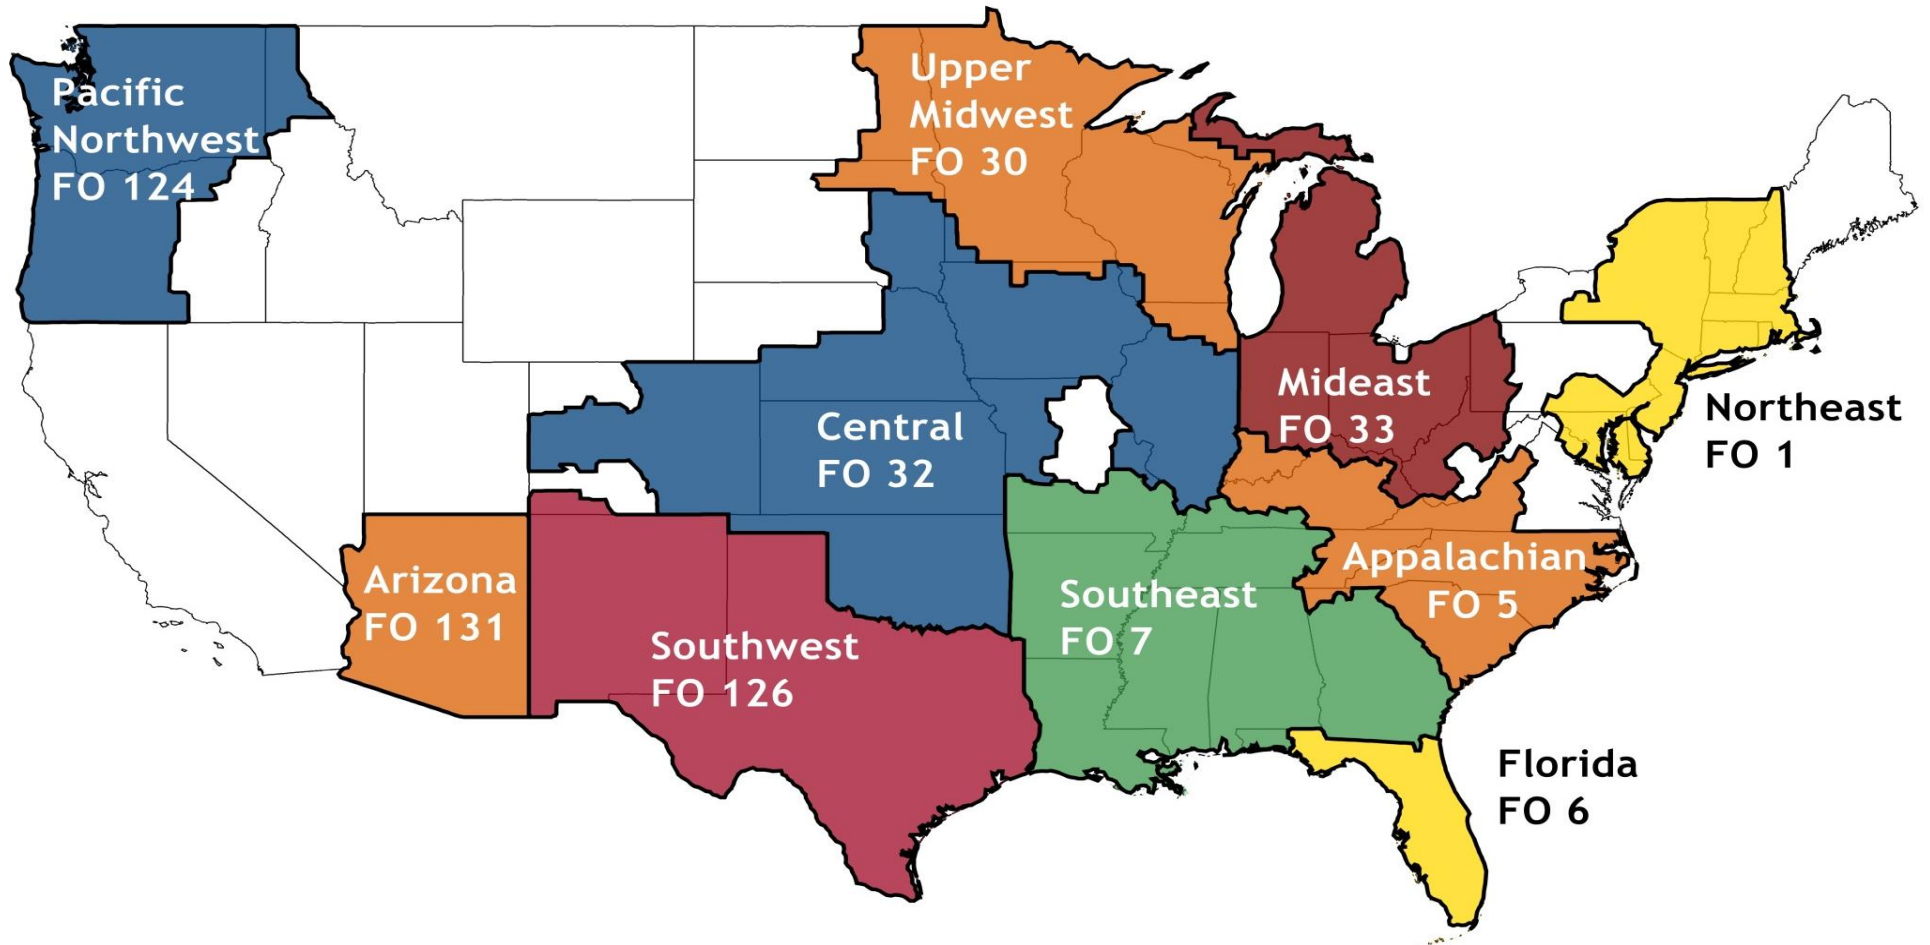

Federal Milk Marketing Order Areas

Map prepared by Market Administrator Staff in Bothell, Washington, February 2017.